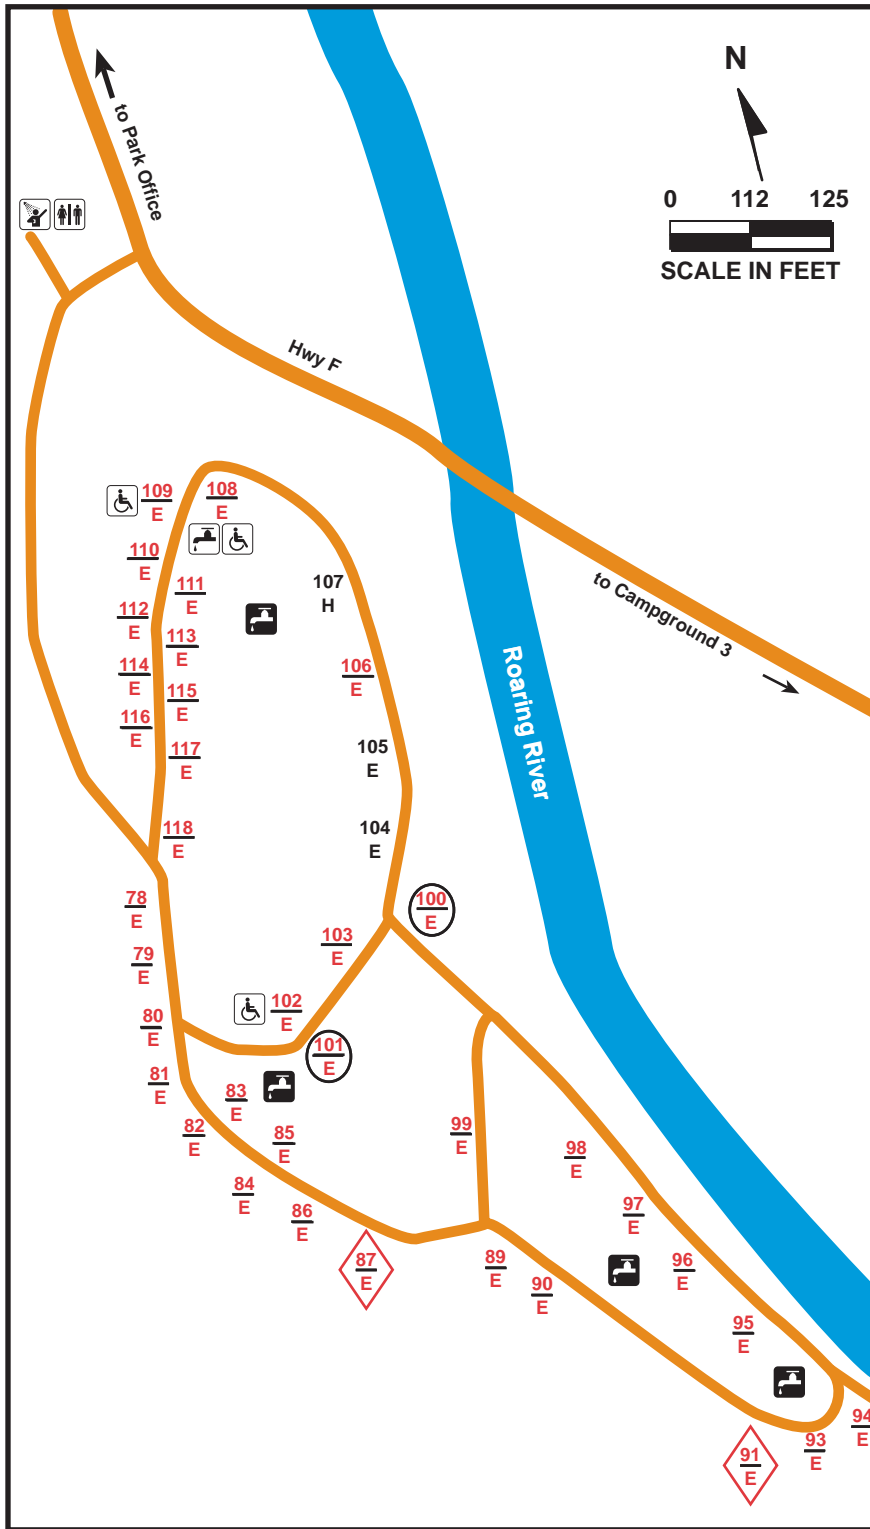

ROARING RIVER STATE PARK Campground 2

LEGEND

- # reservable site
- E electric site
- ◇# family site
- ⊕# pull-through site
- H campground host
- ♿ accessible
- 🚰 water
- ❄️ frost-free water
- 🚻 restroom
- 🚿 showerhouse

**Closed November
through Feb. 24**